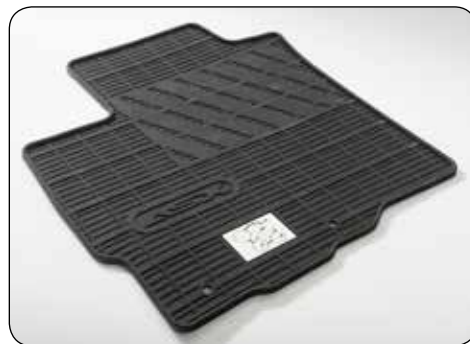

▲ Reversible trunk mat

MZ314607

▲ Rubber mat set front and rear

MZ314439