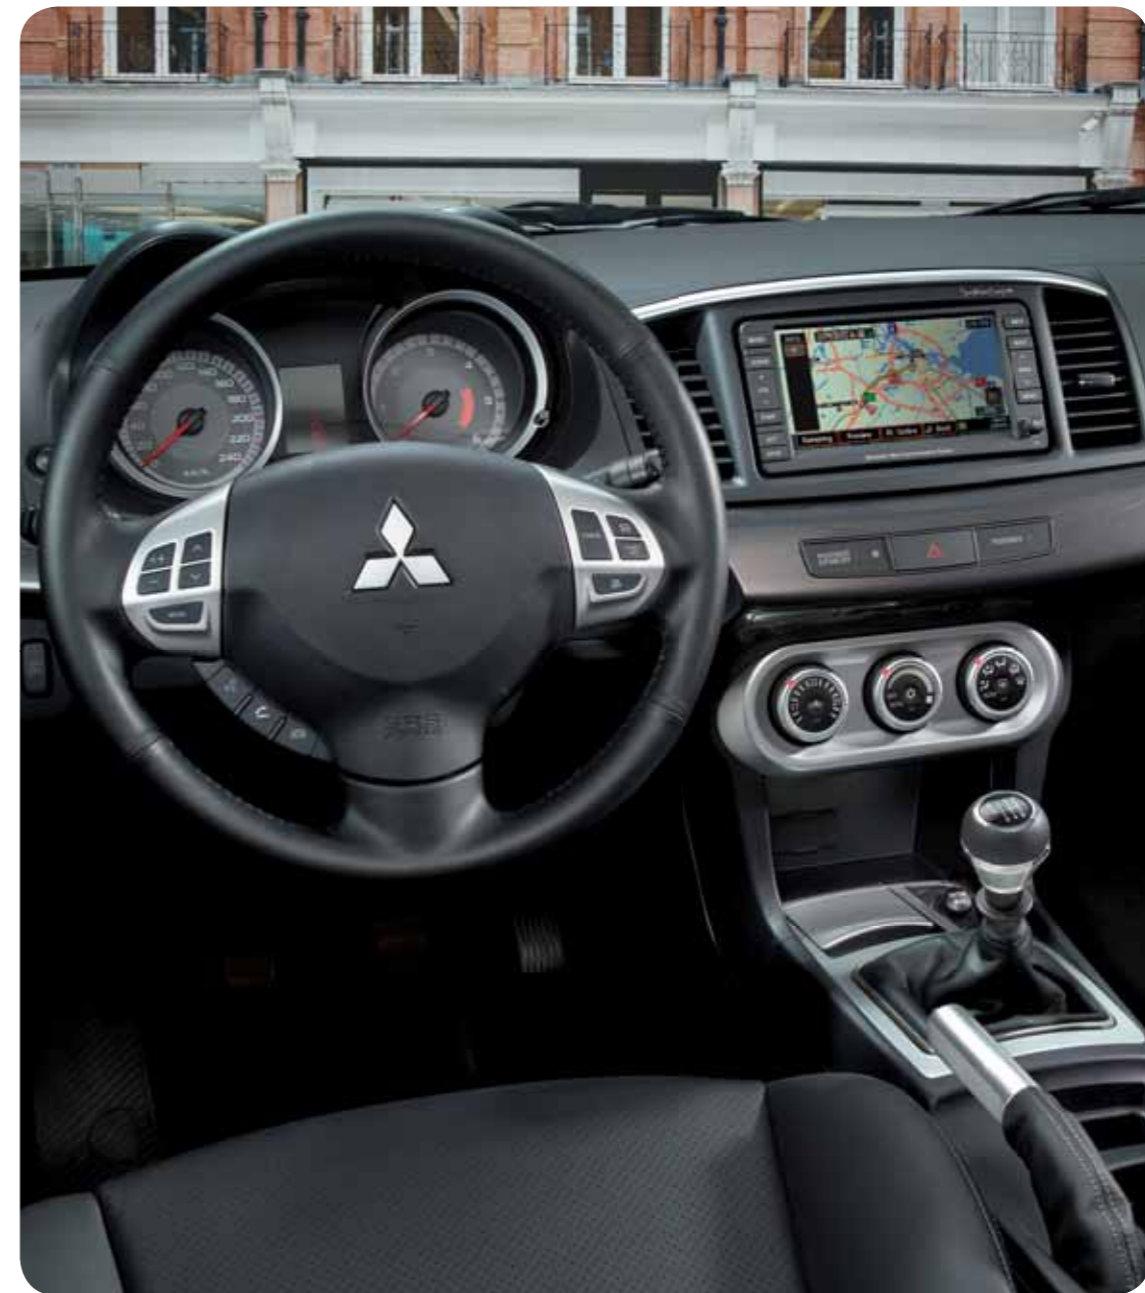

**Interior decoration ›
panels**

Carbon look.

At gearshift console, m/t.

MZ314066

At gearshift console, a/t.

MZ314068

At heater panel console.

MZ314070

Sports pedal kit

Brushed aluminium.

No drilling necessary.

For m/t, LHD (set of 3 pcs).

MZ313904

For a/t, LHD (set of 2 pcs).

MZ313905

Tuner/6 CD changer

MP3 compatible.

MZ313879

Tuner/CD player

MP3 compatible.

For vehicles without

factory audio.

MZ313882

Mute kit audio

MME31650

Aux-cable for audio

Incl. noise filter.

To connect your iPod,

MP3 player etc.

MZ360136EX

**◀ Interior decoration
panels**

Silver colour.

At gearshift console, m/t.

MZ314065

At gearshift console, a/t.

MZ314067

At heater panel console.

MZ314069

Gearshift knob

Alloy in combination with

leather.

For 5 m/t models.

MZ314062

For 6 m/t models.

MZ314063

Handbrake lever

Alloy with leather cover.

MZ314064

THE SERIOUS BUSINESS OF INTERIOR DESIGN

The inside of the Mitsubishi Lancer leaves very little to be desired: a spacious cabin, elegant, minimalist styling, knobs and dials where you'd expect them to be, and, of course, an overall atmosphere of calm and relaxation. All the finer points of detail are a personal thing, so we've left them up to you. Do you like carbon? Or perhaps a beautiful alloy and leather shift knob? Take a look at the accessories we have to offer and let the interior decorator in you out.