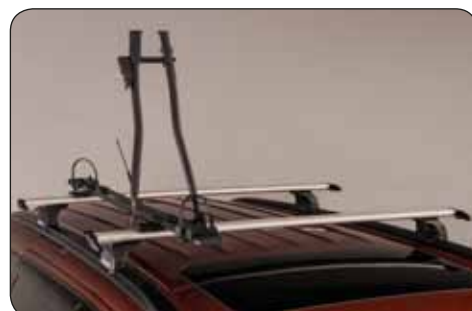

▲ **Bike carrier**

With integrated lock. Black steel type. MZ314156

▼ **Trunk luggage net**

MZ312254

▼ **Ski / snowboard carrier**

MZ311974

▼ **Kayak / surfboard carrier**

MZ313537